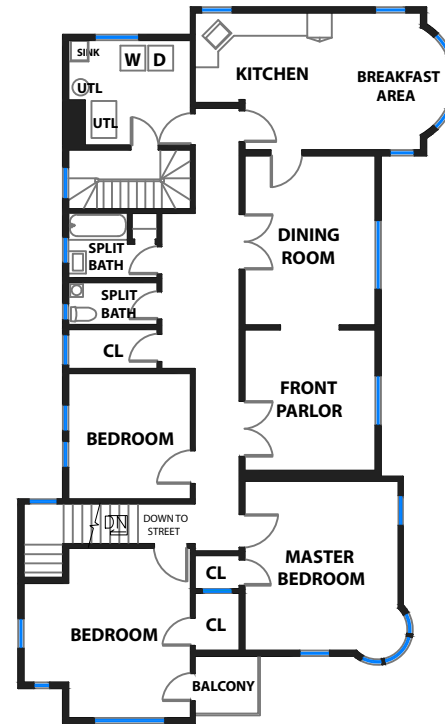

1657 - 1659 MASON STREET

SAN FRANCISCO, CALIFORNIA

RENDERING BY OPEN HOMES PHOTOGRAPHY
ALL MEASUREMENTS ARE APPROXIMATE. WHILE DEEMED RELIABLE, NO INFORMATION
ON THESE FLOOR PLANS SHOULD BE RELIED UPON WITHOUT INDEPENDENT VERIFICATION.