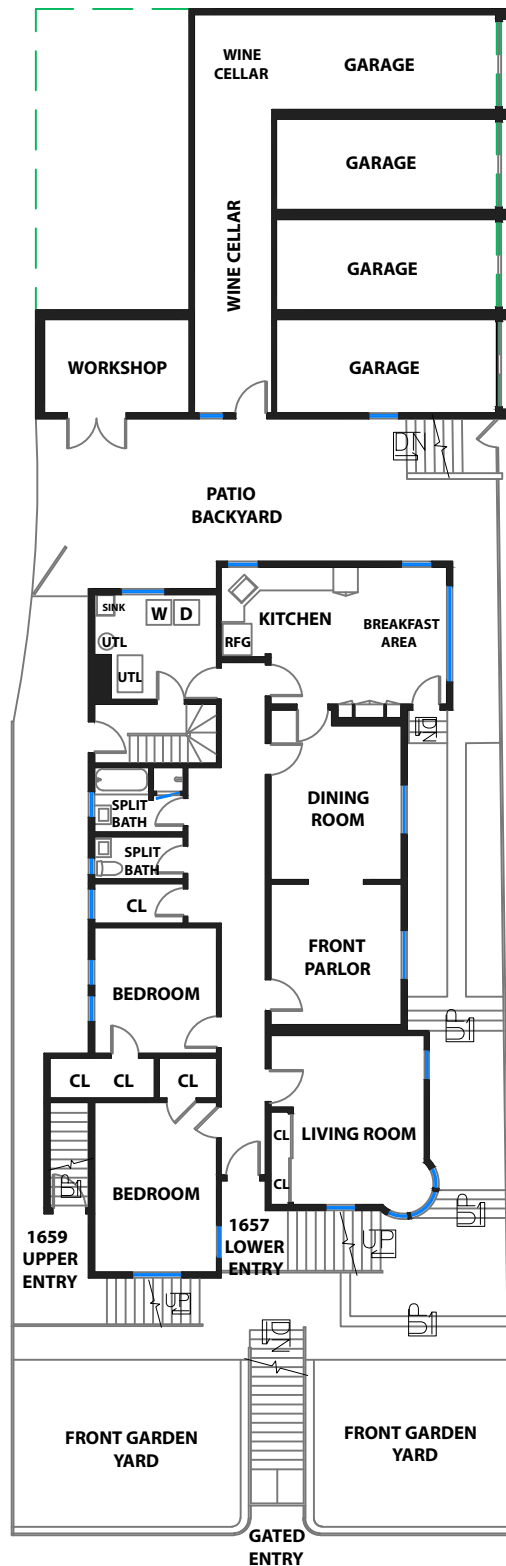

1657 - 1659 MASON STREET

SAN FRANCISCO, CALIFORNIA

RENDERING BY OPEN HOMES PHOTOGRAPHY
ALL MEASUREMENTS ARE APPROXIMATE. WHILE DEEMED RELIABLE, NO INFORMATION
ON THESE FLOOR PLANS SHOULD BE RELIED UPON WITHOUT INDEPENDENT VERIFICATION.